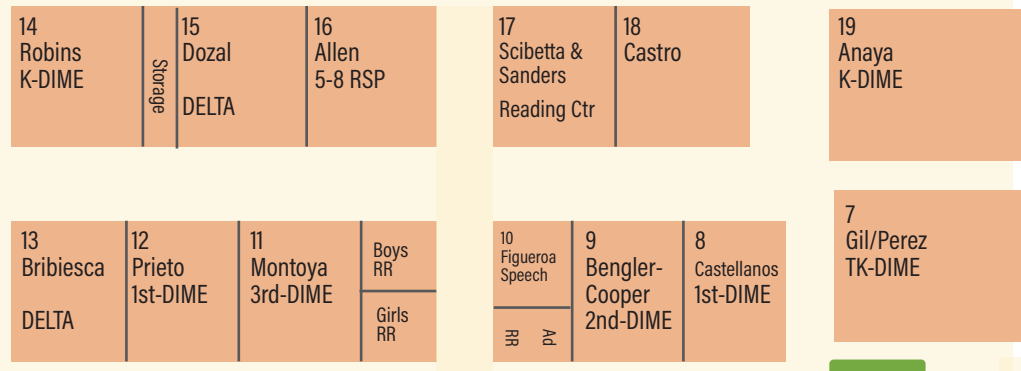

Campus Map

- Entryway Names
- Locked Entryways
- Playgrounds
- Parking
- Softball Fields

NORTH ST

DEPOT ST

OAK ST

MONTEREY HIGHWAY

LAGAS AVE

Room Detail

**PANTHERS/
PANTERAS**
6-8TH

**BUTTERFLY/
MARIPOSA**
2-5TH

**TIGER/
TIGRE**
TK/KINDER

PANTHER PLAZA

**COVERED
TABLES**

**TK/KINDER
LINES**

**TK/K
Playground**

**LIZARD/
LAGARTIJA**
BUS RIDERS

**ELEPHANT/
ELEFANTE**
1ST/RM 13

**GO
KIDS**

**GO
KIDS**

**PENGUIN/
PINGUINO**