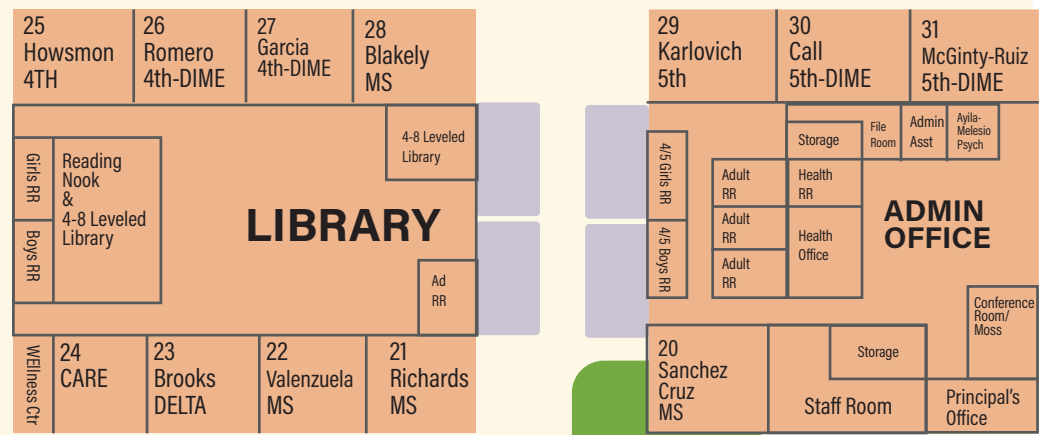

Campus Map

- Entryway Names
- Locked Entryways
- Playgrounds
- Parking
- Softball Fields

NORTH ST

DEPOT ST

OAK ST

MONTEREY HIGHWAY

LAGAS AVE

Room Detail

**PANTHERS/
PANTERAS**
6-8TH

**BUTTERFLY/
MARIPOSA**
2-5TH

**TIGER/
TIGRE**
TK/KINDER

PANTHER PLAZA

**COVERED
TABLES**

**TK/KINDER
LINES**

**TK/K
Playground**

**LIZARD/
LAGARTIJA**
BUS RIDERS